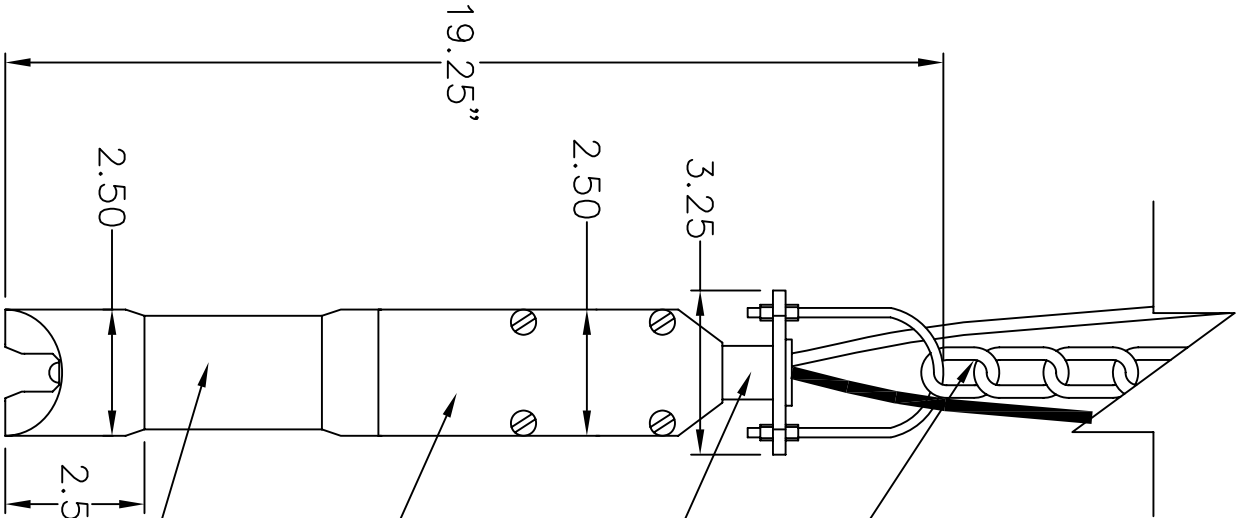

O2X SENSOR
w/ 33' CABLE
P/N 11305473

ITX SENSOR
w/ 33' CABLE
P/N 11305455

PVC SENSOR ADAPTOR
P/N 11205540

S.S. HANGING ADAPTOR
w/ 1-1/2" U-BOLT
P/N 30304056

10' of SS CHAIN (STD)
w/ CLEVIS (2)

Cerlic Environmental Controls, Inc
P.O. Box 420097
Atlanta, GA 30342
Phone (404) 256-3097
Fax (404) 256-3094

HANGING BRACKET FOR
O2X & ITX SENSOR

DRAWING NUMBER
117

LAST REV. DATE
08/06/05

SCALE
1/4

NO.	DATE	BY	DESCRIPTION
1		LT	
2	08/26/02	JR	
3			
4			
5			
6			
7			

NO.	DATE	BY	DESCRIPTION
1			
2			
3			
4			
5			
6			
7			