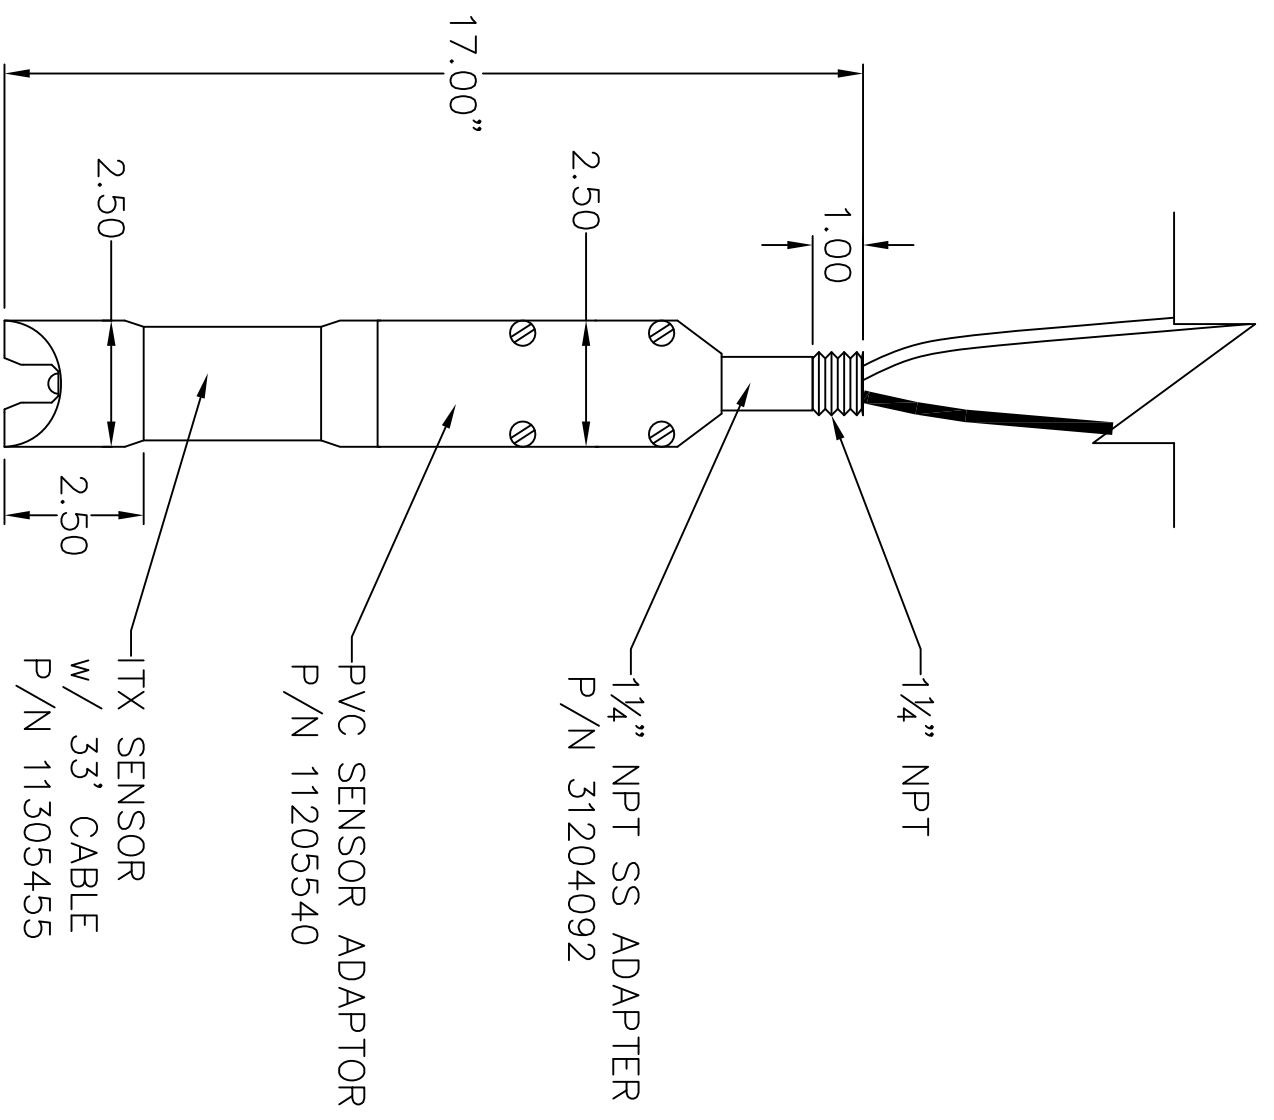

O2X SENSOR
w/ 33' CABLE
P/N 11305473

PVC SENSOR ADAPTOR
P/N 11205540

1/4" NPT SS ADAPTER
P/N 31204092

ITX SENSOR
w/ 33' CABLE
P/N 11305455

Cerlic
Cerlic Environmental Controls, Inc
P.O. Box 420097
Atlanta, GA 30342
Phone (404) 256-3097
Fax (404) 256-3094

HANGING BRACKET FOR
O2X & ITX SENSOR
w/ 1/4" NPT
DRAWING NUMBER 117B
LAST REV. DATE 10/10/07
SCALE 1/4

NO.	DATE	DESCRIPTION	BY	CHKD.	APP'D.
1		DLT			
2	09/25/02		JR		
3					
4					
5					
6					
7					